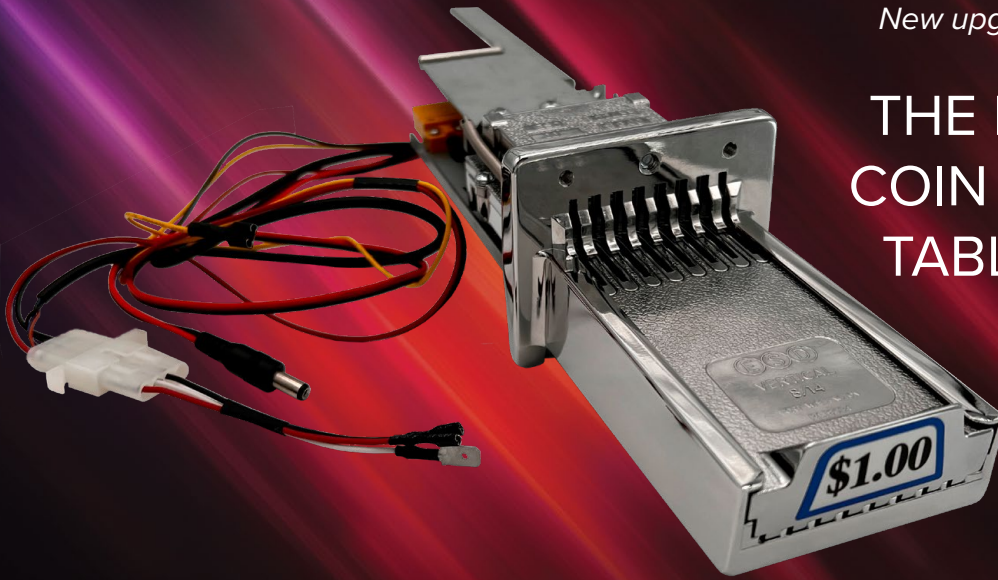

## THE PATENTED COIN MECH FOR TABLE GAMES

Whether you're a classic arcade enthusiast or a forward-thinking operator, our SliderMech bridges the gap between tradition and innovation. The more robust SliderMech integrates with cash, coin, credit, the SmartMech, and the new MobileMech. Same great solution, better adaptability.

### ● 8 COIN SLOT CAPABILITY

Elevate your entertainment venues, arcades, and gaming spaces to the next level with our newly upgraded SliderMech to seamlessly accept all methods of payment, along with cashless game cards, on your beloved coin slider machines. Now, players can enjoy the nostalgic charm of coin-operated games while embracing the optional convenience of modern, cashless transactions.

### ● ELEVATE THE PLAYER EXPERIENCE

With SliderMech and the new MobileMech, players can enjoy the convenience of paying through their mobile devices to access multiple gameplay options. This convenience enhances the player experience and speeds up game transitions, keeping your tables busy and your profits rolling.

### ● INTEGRATED FOR MAXIMUM EFFICIENCY

SliderMech works in perfect harmony with the Amusement Connect platform. Paired with Paystation Wally XT, it forms an integrated system perfect and situated for bars and similar settings. This comprehensive solution simplifies operations, reduces costs, and streamlines management, giving you more time to focus on what matters most - your customers.